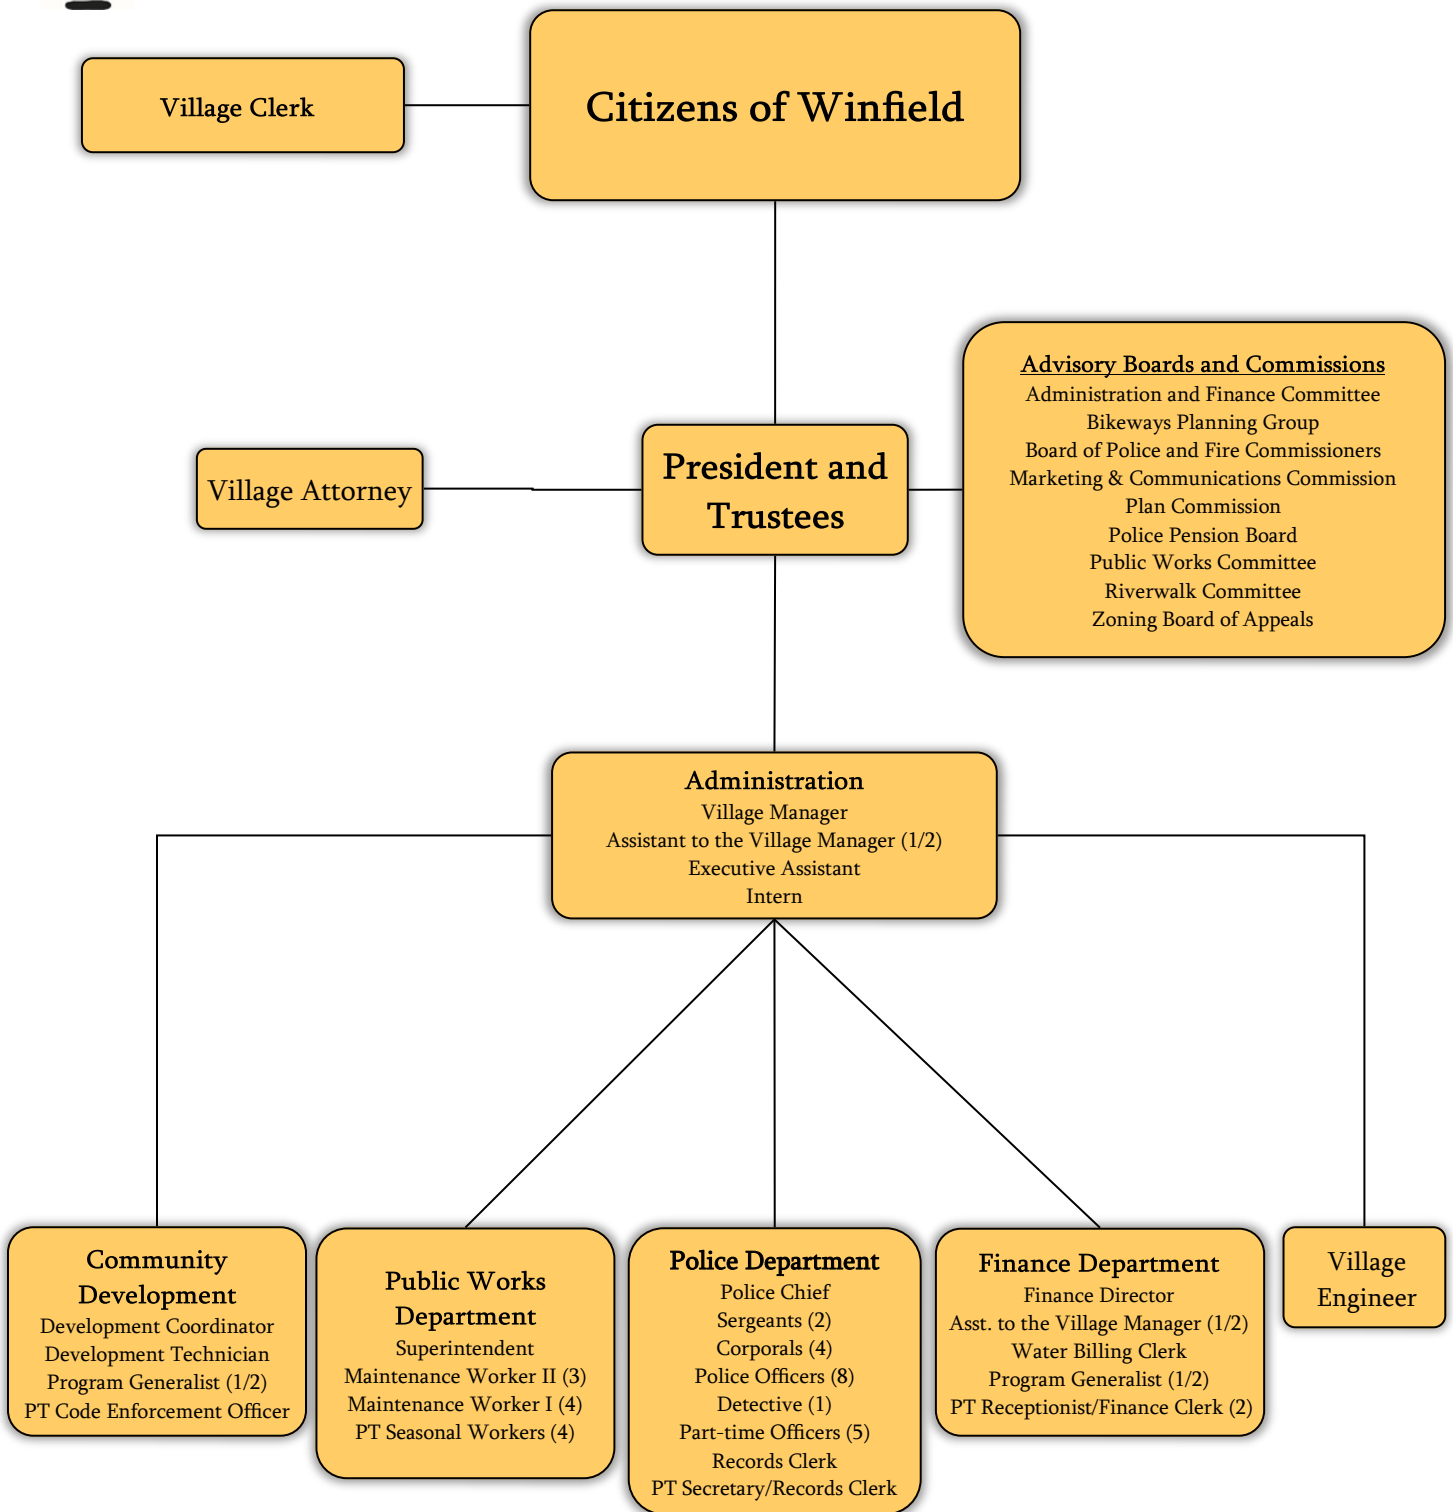

Village of Winfield

Organizational Chart

The Organizational Chart represents the functional structure of the Village and operating departments. It is not intended to fully reflect the budgetary expense allocations, as several positions are budgeted through multiple funds.